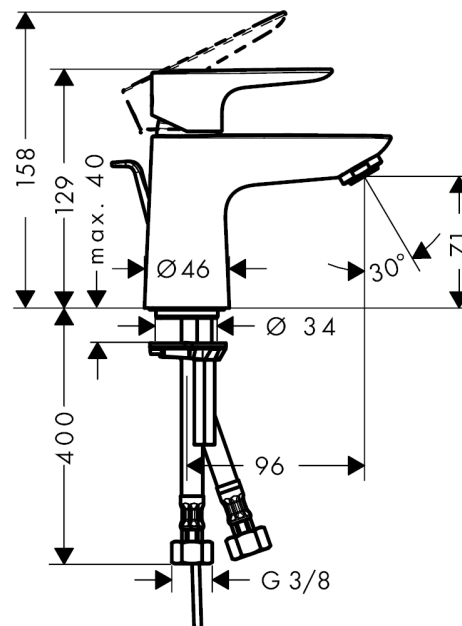

Talis E
Single lever basin mixer 80 with pop-up waste
 Surfaces: **chrome** Art. no. : **71700000**

Description

product features

- ComfortZone 80 provides space for greater freedom of movement
- spout 96 mm long
- normal spray
- flow rate 5 l/min at 3 bar
- deck mounted
- ceramic cartridge
- maximum temperature can be adjusted on installation
- pop-up waste set 1 1/4"
- QuickClean technology for easy limescale removal

Article Details

Price excl. VAT

£ 82.29

Technology

Design awards

Product image

Scale drawing

Flowchart